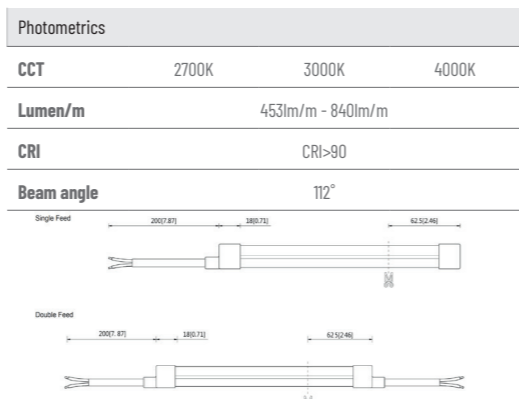

Rubec

LED strip Neon

Product information	
Input voltage	24V
Real length	role 10m
Width	12,5mm - 16mm
Max. connection length	10m
Cutable length	62,5mm
LED/m	112LED's/m
Power/m	7,68W/m 15W/m

Rubec - LED strip Neon					
Article No.	Product name	CCT	W/m	Lm/m	LED's/m
2.21.1605	Rubec - LED strip Neon	2700K	7,68W/m	453lm/m	112LED's/m
2.21.1608	Rubec - LED strip Neon	2700K	15W/m	780lm/m	112LED's/m
Article No.	Product name	CCT	W/m	Lm/m	LED's/m
2.21.1606	Rubec - LED strip Neon	3000K	7,68W/m	455lm/m	112LED's/m
2.21.1609	Rubec - LED strip Neon	3000K	15W/m	810lm/m	112LED's/m
Article No.	Product name	CCT	W/m	Lm/m	LED's/m
2.21.1607	Rubec - LED strip Neon	4000K	7,68W/m	476lm/m	112LED's/m
2.21.1610	Rubec - LED strip Neon	4000K	15W/m	840lm/m	112LED's/m

Micus

LED strip COB

Product information	
Input voltage	24V
Real length	role 5m
Width	8mm
Max. connection length	5m
Cutable length	29,41 mm
LED/m	544LED's/m
Power/m	10W/m

Photometrics			
CCT	2700K	3000K	4000K
Lumen/m	948lm/m	974lm/m	1046lm/m
CRI	CRI>90		
Beam angle	120°		