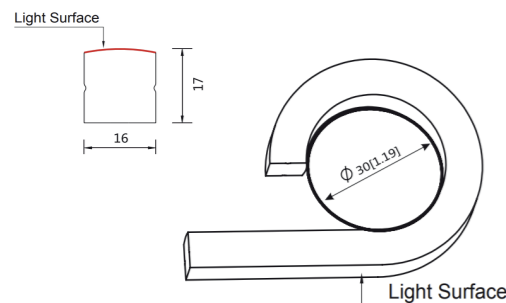

Rubec

LED strip Neon

Product information	
Input voltage	24V
Real length	role 10m
Width	12,5mm - 16mm
Max. connection length	10m
Cutable length	62,5mm
LED/m	112LED's/m
Power/m	7,68W/m 15W/m

Rubec - LED strip Neon					
Article No.	Product name	CCT	W/m	Lm/m	LED's/m
2.21.1605	Rubec - LED strip Neon	2700K	7,68W/m	453lm/m	112LED's/m
2.21.1608	Rubec - LED strip Neon	2700K	15W/m	780lm/m	112LED's/m
Article No.	Product name	CCT	W/m	Lm/m	LED's/m
2.21.1606	Rubec - LED strip Neon	3000K	7,68W/m	455lm/m	112LED's/m
2.21.1609	Rubec - LED strip Neon	3000K	15W/m	810lm/m	112LED's/m
Article No.	Product name	CCT	W/m	Lm/m	LED's/m
2.21.1607	Rubec - LED strip Neon	4000K	7,68W/m	476lm/m	112LED's/m
2.21.1610	Rubec - LED strip Neon	4000K	15W/m	840lm/m	112LED's/m

Micus

LED strip COB

Product information	
Input voltage	24V
Real length	role 5m
Width	8mm
Max. connection length	5m
Cutable length	29,41 mm
LED/m	544LED's/m
Power/m	10W/m

Photometrics			
CCT	2700K	3000K	4000K
Lumen/m	948lm/m	974lm/m	1046lm/m
CRI	CRI>90		
Beam angle	120°		